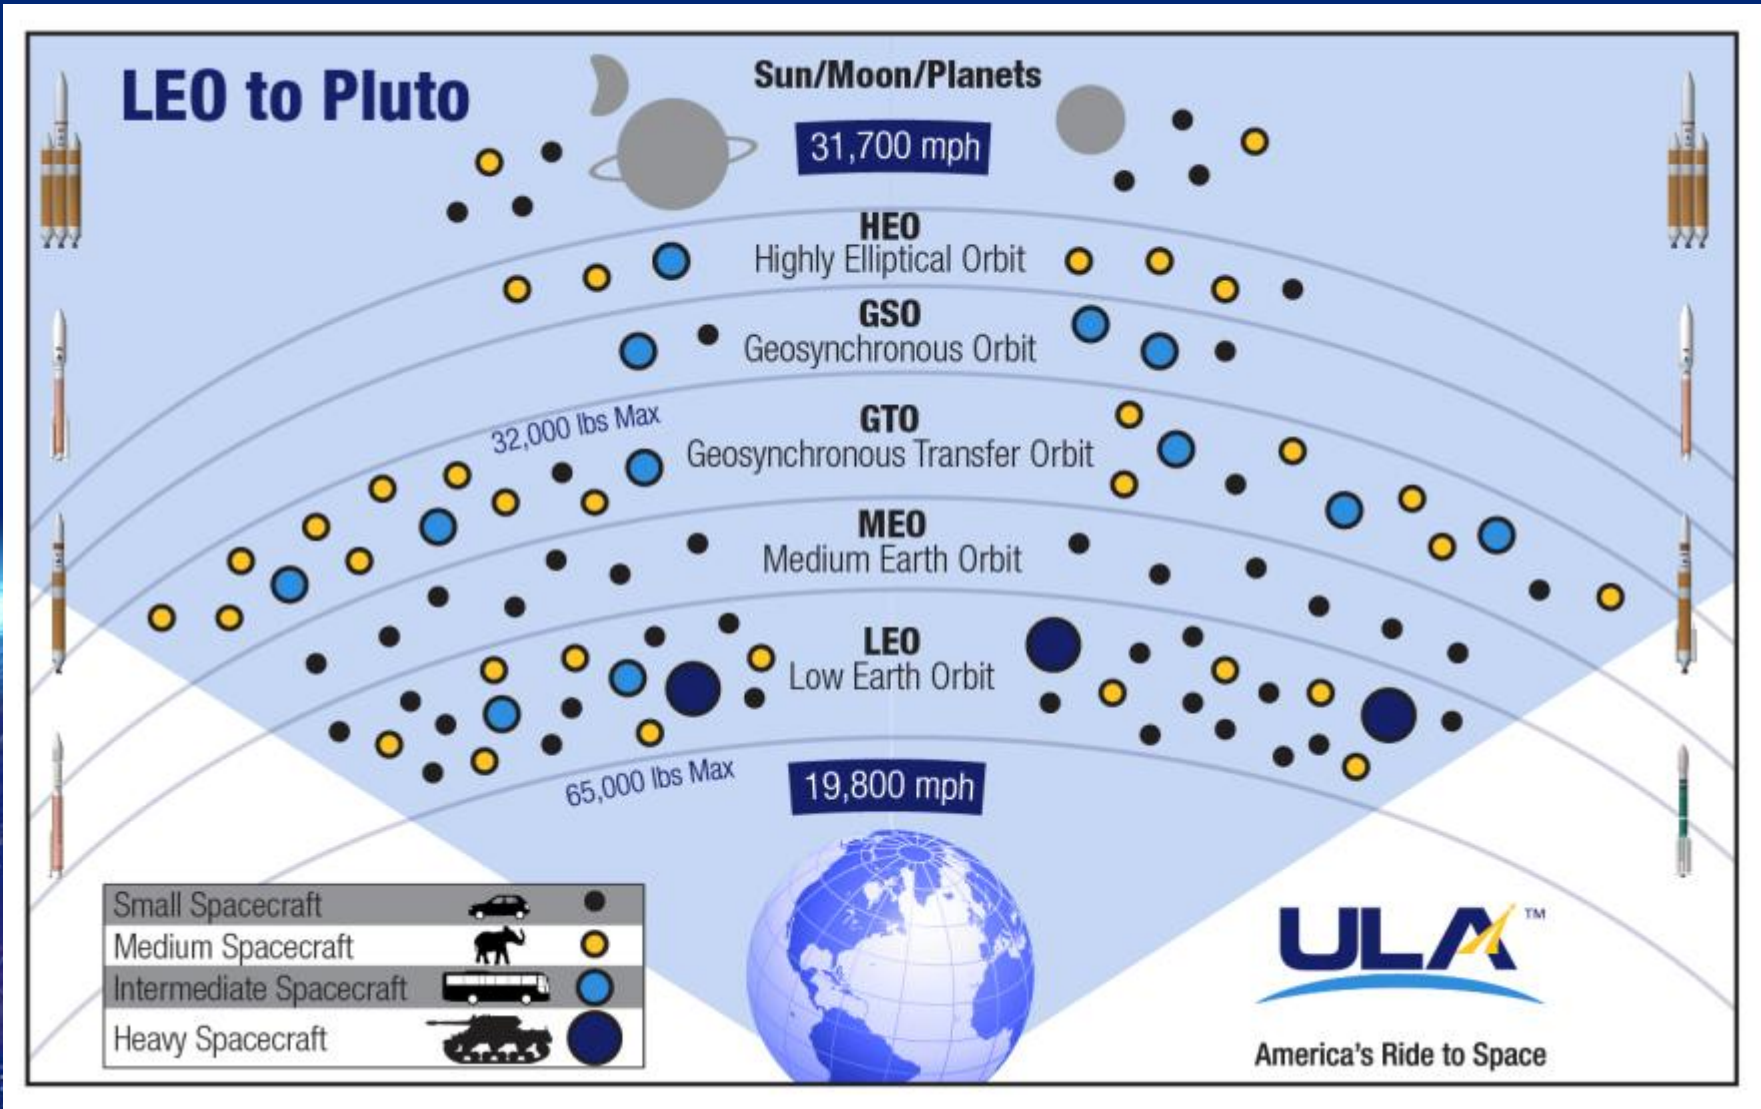

Mark Peller
United Launch Alliance
October 8, 2015

America's Ride to Space

LEO to Pluto

America's Ride to Space

Product Evolution

Supporting Evolving Customer Community

National Security Space, Science

Crew, Cargo, Commercial Satellites

Commercial Human Space Flight (Crew and Cargo)

Beyond LEO

America's Ride to Space

Atlas - Vulcan Evolution

Continuing Atlas Evolution with CCB & Engine Refresh

America's Ride to Space

500 Series Configuration Expanded