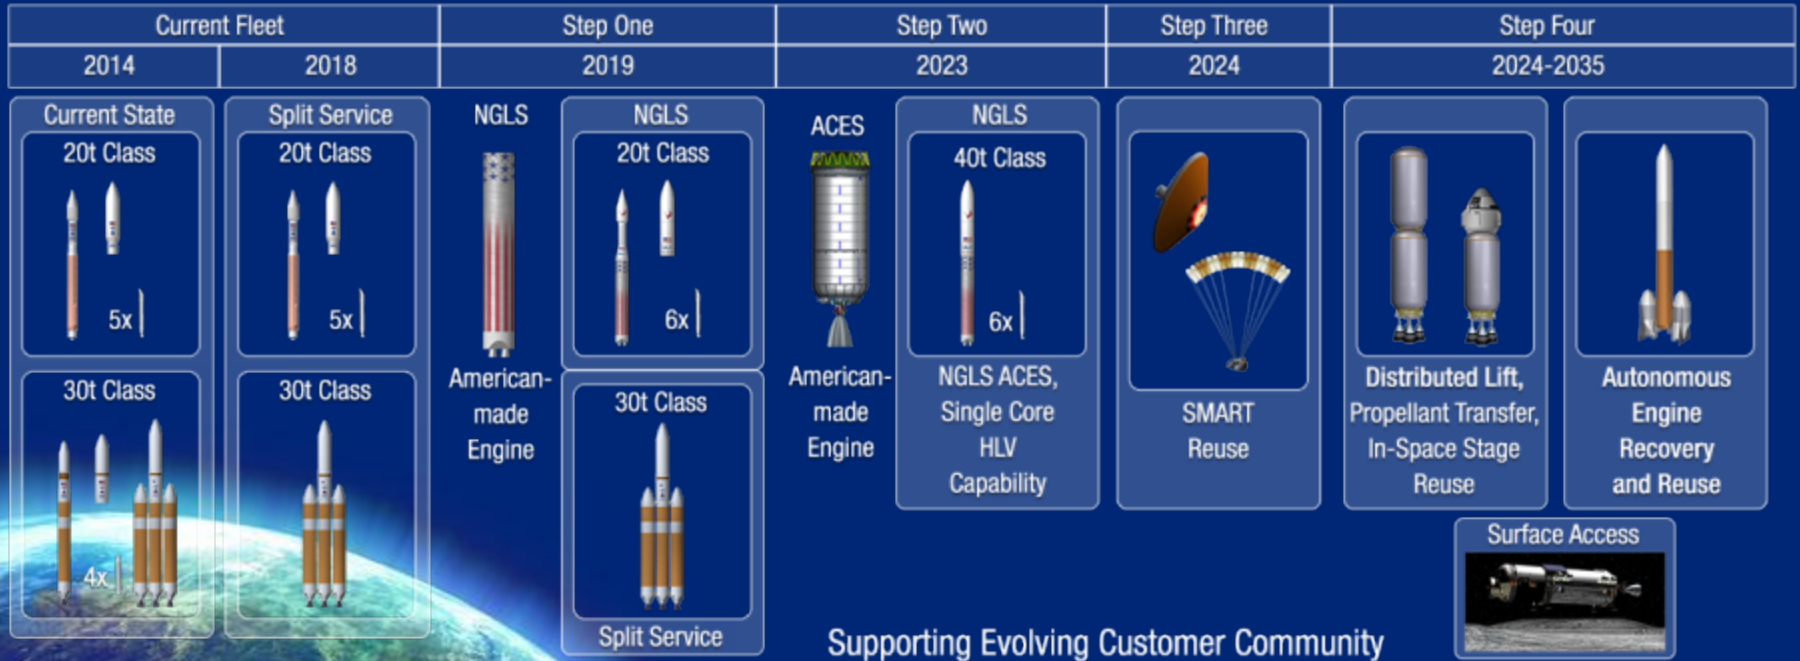

Mark Peller
United Launch Alliance
October 8, 2015

America's Ride to Space

LEO to Pluto

America's Ride to Space

Product Evolution

Supporting Evolving Customer Community

National Security Space, Science

Crew, Cargo, Commercial Satellites

Commercial Human Space Flight (Crew and Cargo)

Beyond LEO

America's Ride to Space

Atlas - Vulcan Evolution

Continuing Atlas Evolution with CCB & Engine Refresh

America's Ride to Space

500 Series Configuration Expanded